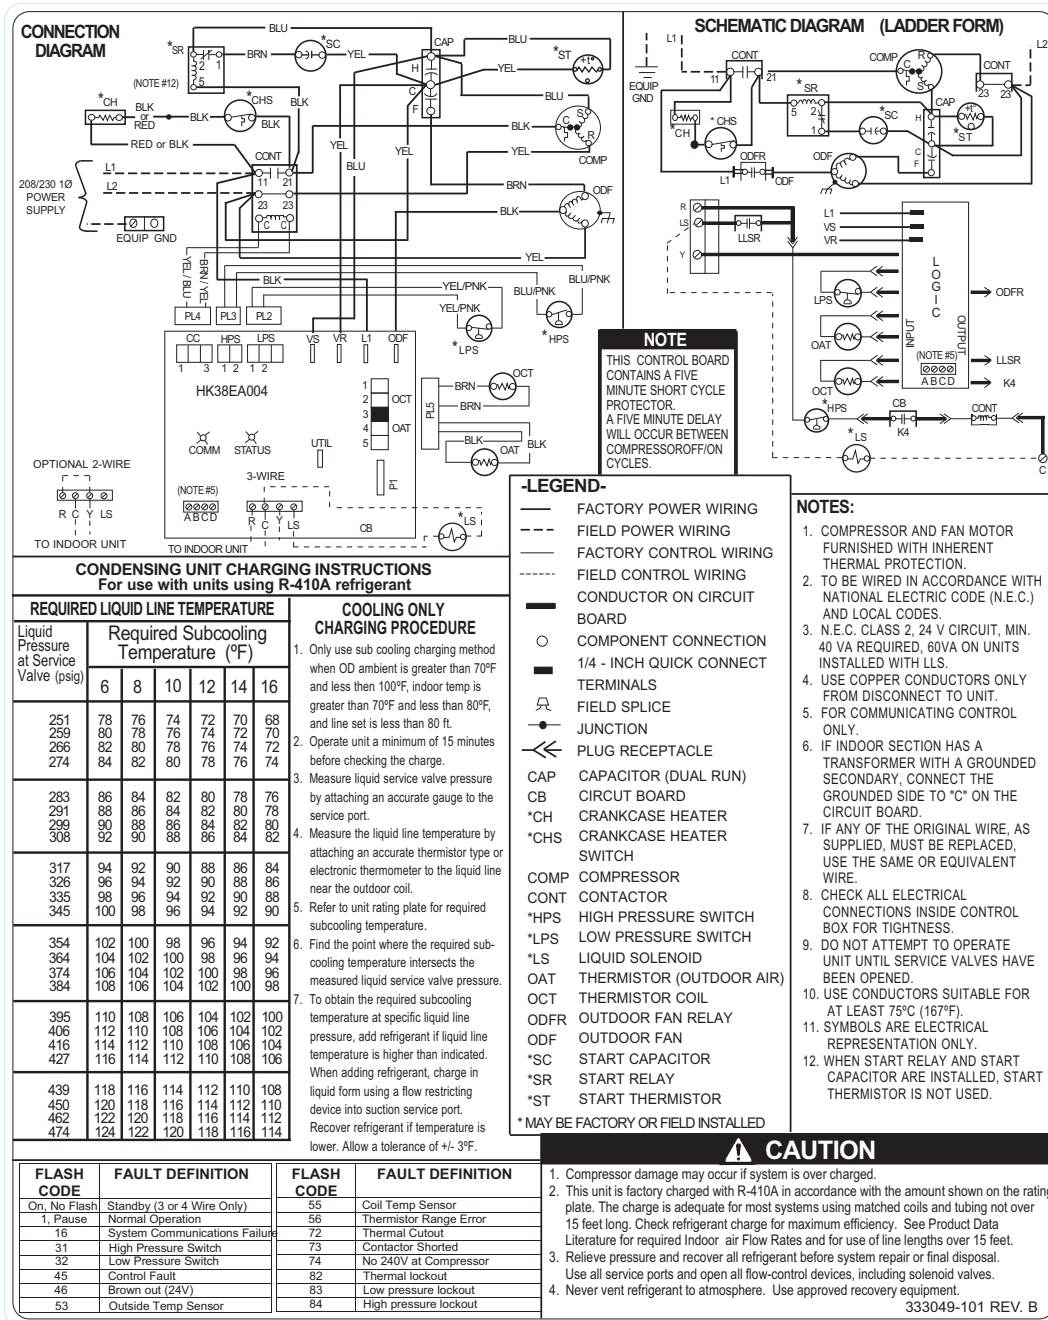

# Wiring Diagrams

Fig. 1 – Wiring Diagram — Model sizes 1-1/2 - 5 tons, 208/230-1